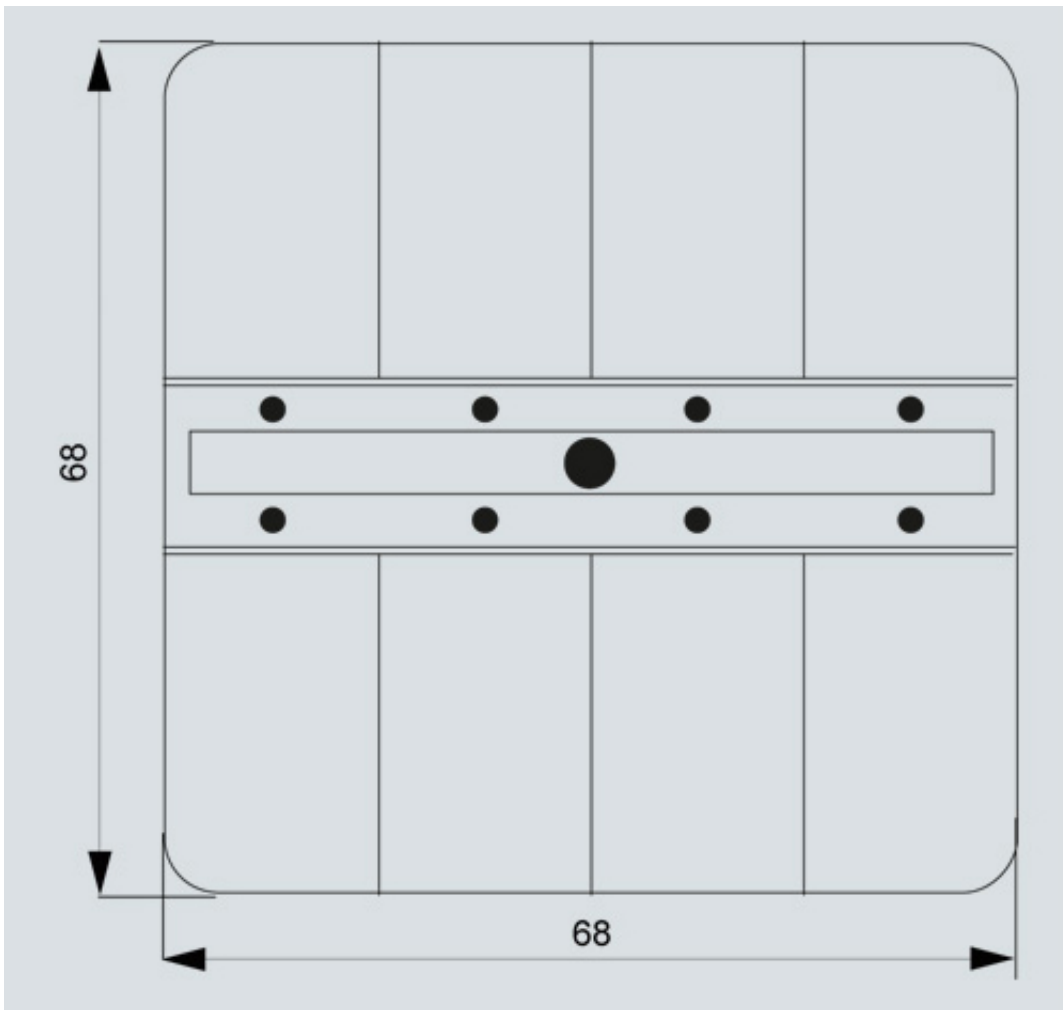

last change:

Jul 1, 2013