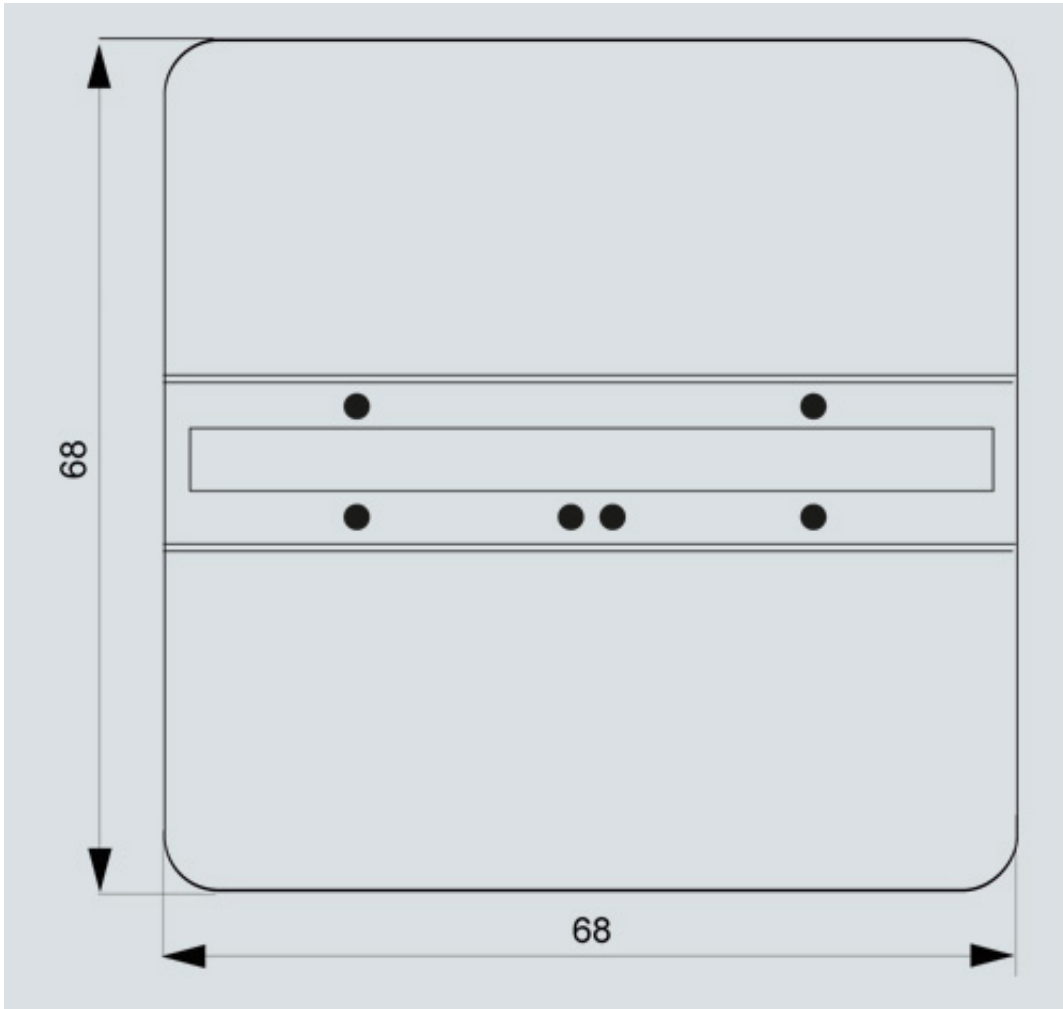

last change:

Jul 1, 2013